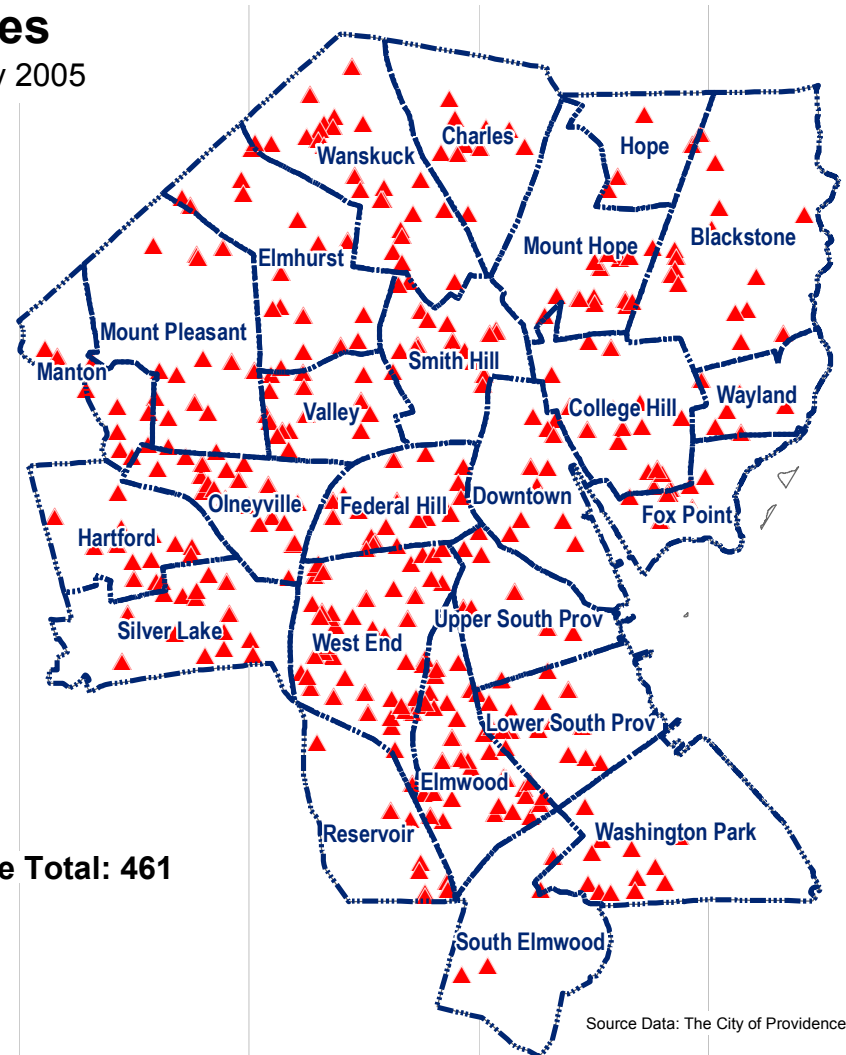

# Structure Fires

March 2004 – February 2005

Citywide Total: 461

Source Data: The City of Providence