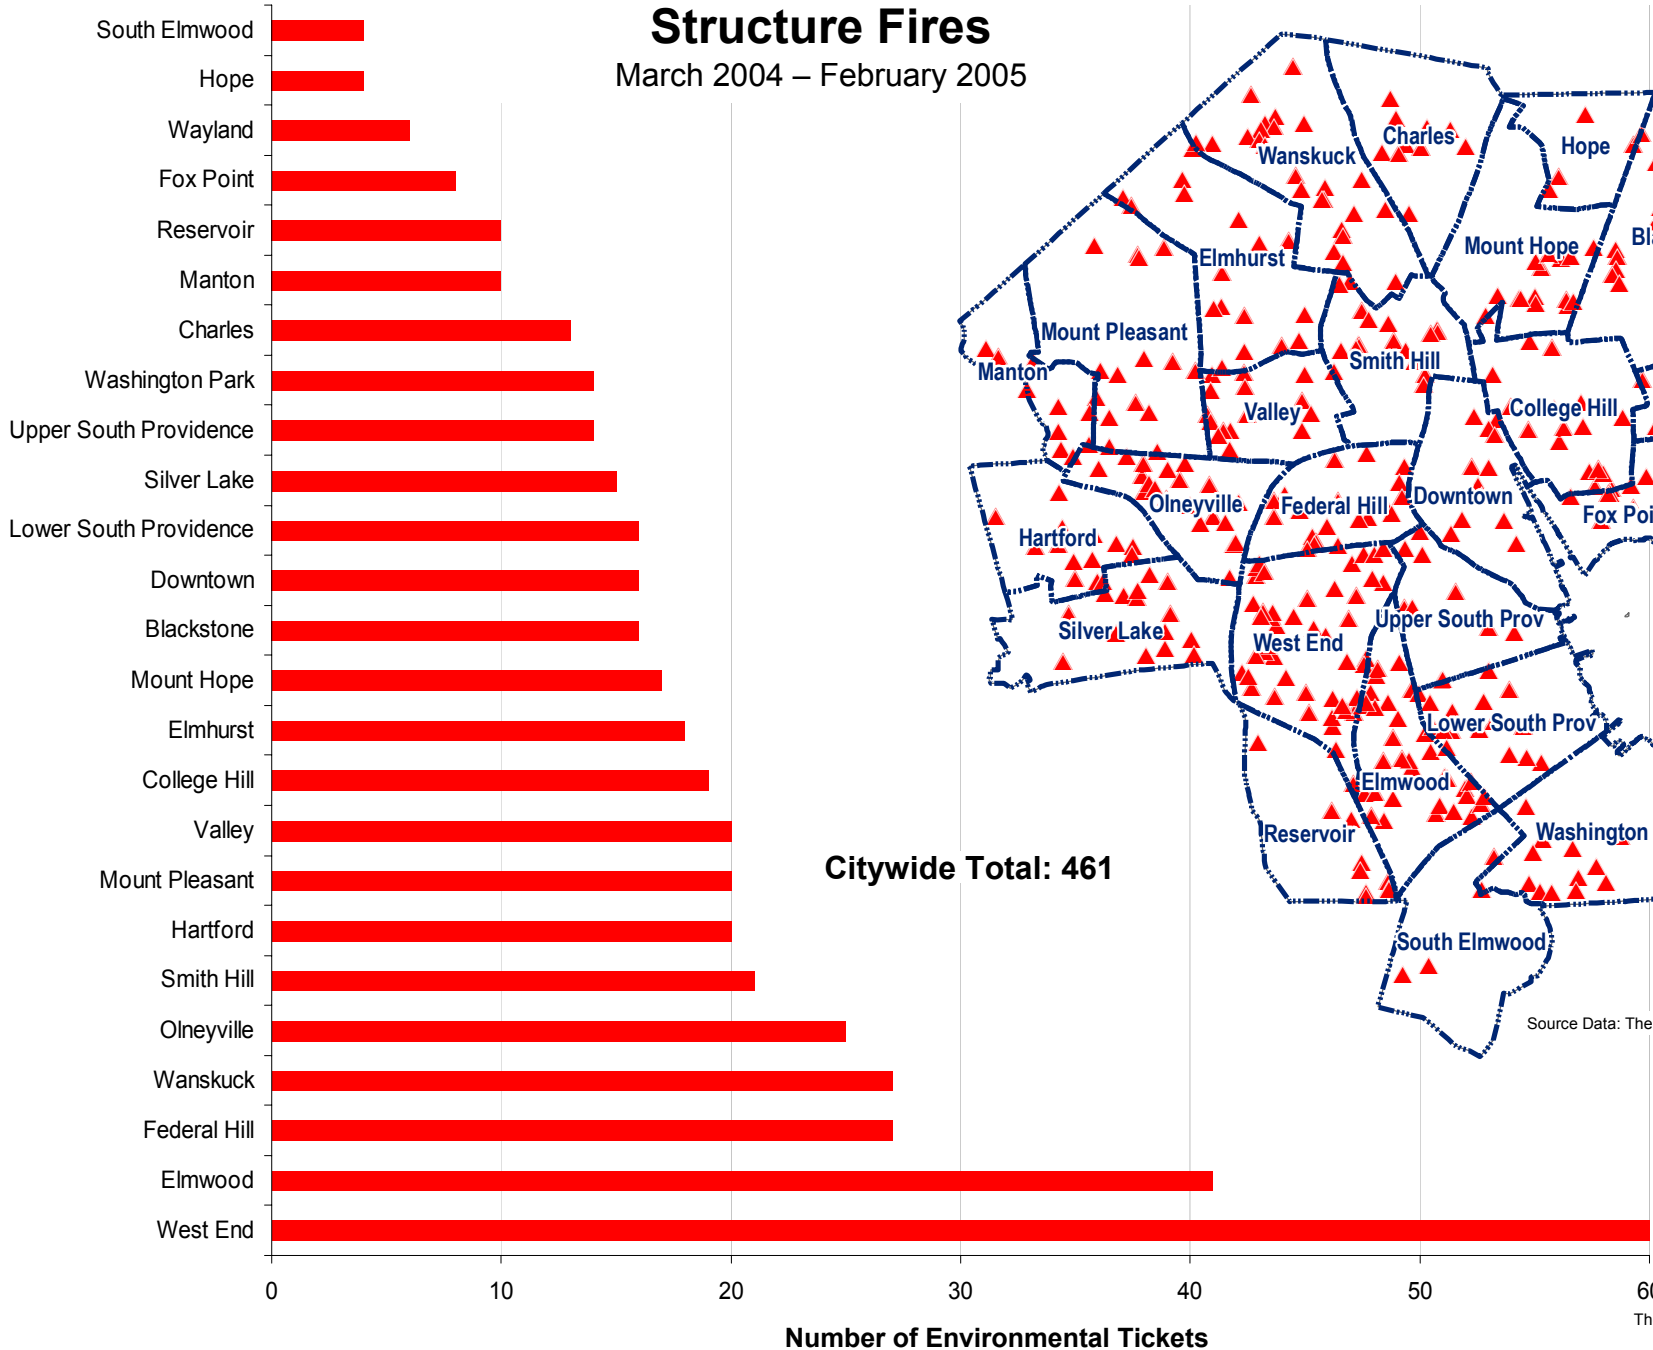

# Structure Fires

March 2004 – February 2005

Citywide Total: 461

Source Data: The City of Providence