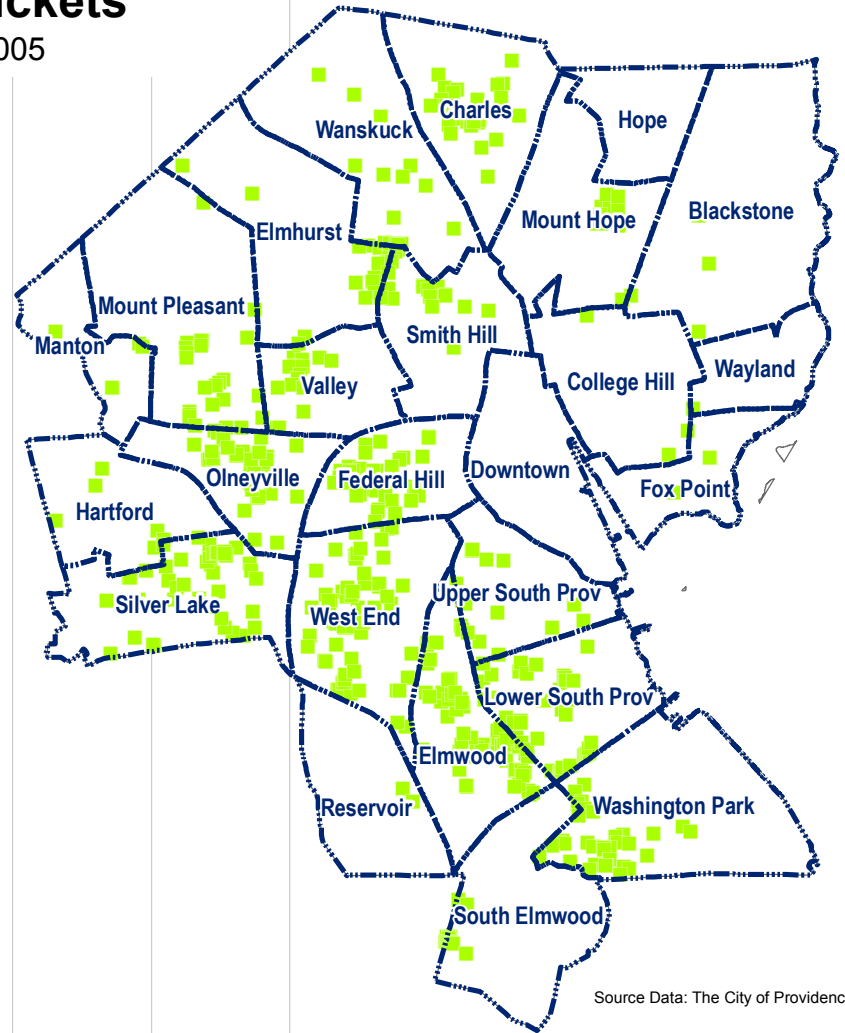

# Environmental Tickets

April 2004 – March 2005

**Citywide Total: 573**

Source Data: The City of Providence